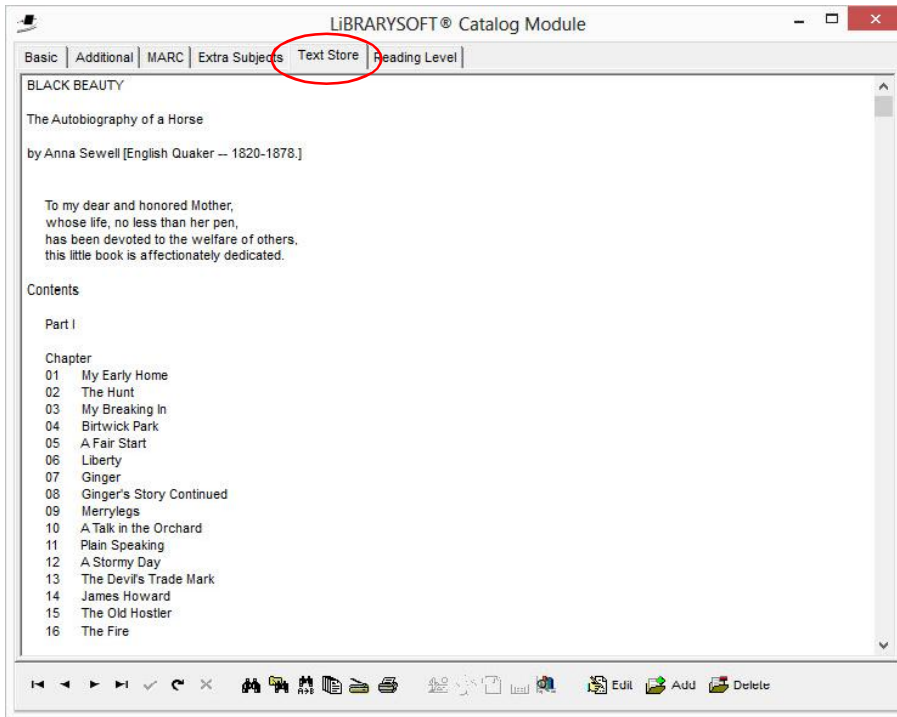

THE CATALOG MODULE... Tools to give your patrons everything!

Textstore can hold the entire content of the book. Completely searchable from Catalog or OPAC or even OPACinternet.

The high capacity storage ability of this field along with searchability of the content makes it perfect for localized content such as book reports by students or related corporate information.