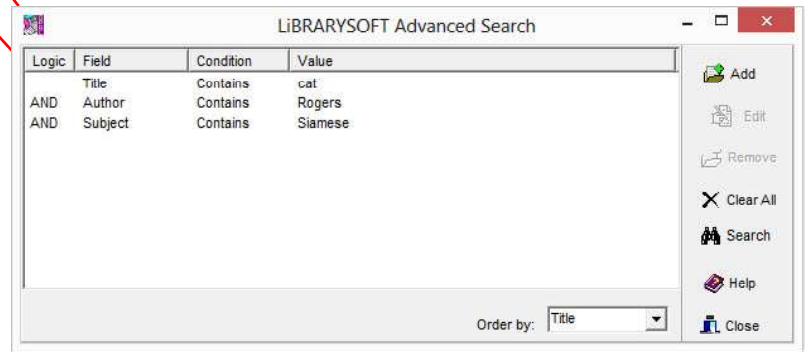

# THE OPAC MODULE... tools to search and explore

OPAC Regular Search Screen

The Map Editor lets you attach your call numbers to a location. A flashing red light will show patrons where that item is located in the library.