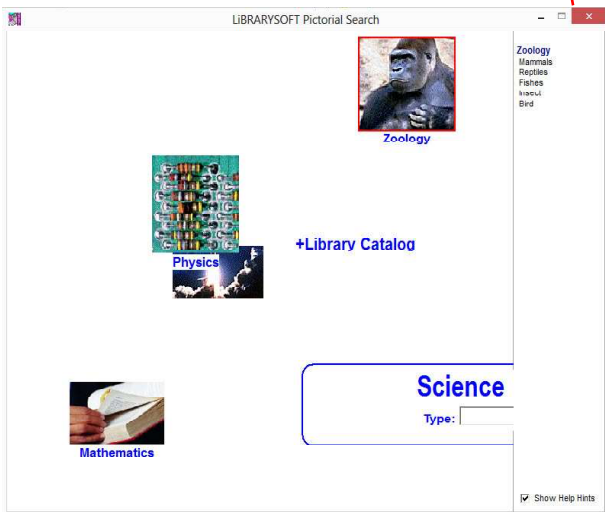

# THE OPAC MODULE... tools to search and explore

OPAC Regular Search Screen

The Map Editor lets you attach your call numbers to a location. A flashing red light will show patrons where that item is located in the library.

Barcode and password is required for a patron to access their own records, place holds, renewals.

OPAC Pictorial Search Screen

OPAC Visual Tree Search Screen

Let your patrons search your library as never before!