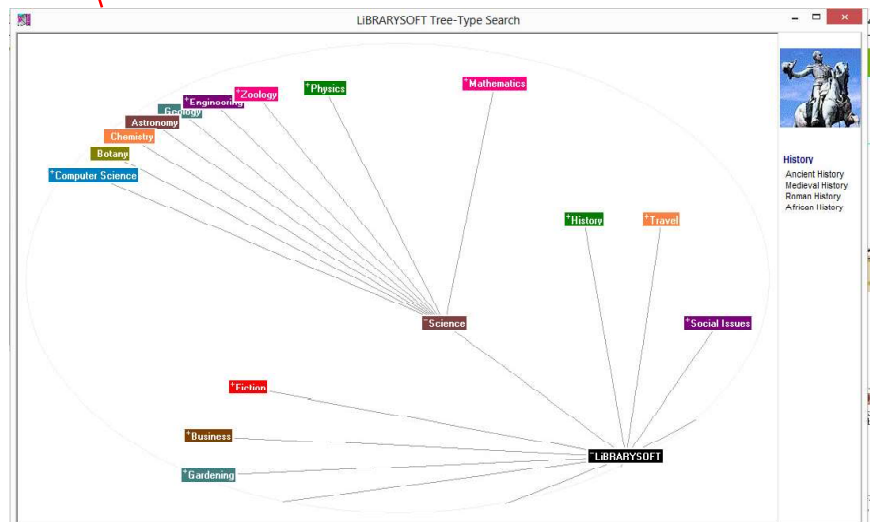

# THE OPAC MODULE... tools to search and explore

OPAC Regular Search Screen

The Map Editor lets you attach your call numbers to a location. A flashing red light will show patrons where that item is located in the library.

Barcode and password is required for a patron to access their own records, place holds, renewals.

OPAC Pictorial Search Screen

OPAC Visual Tree Search Screen

Let your patrons search your library as never before!