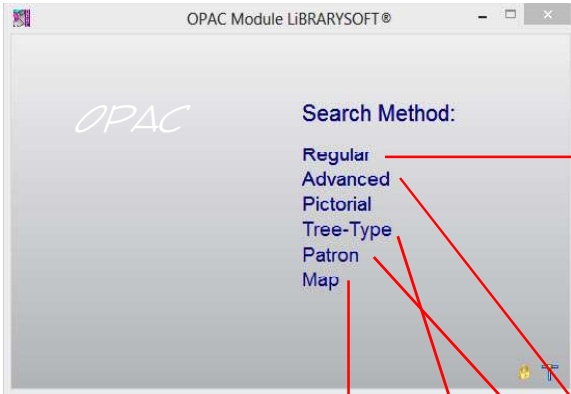

# THE OPAC MODULE... tools to search and explore

OPAC Regular Search Screen

The Map Editor lets you attach your call numbers to a location. A flashing red light will show patrons where that item is located in the library.

Barcode and password is required for a patron to access their own records, place holds, renewals.

OPAC Pictorial Search Screen

OPAC Visual Tree Search Screen

Let your patrons search your library as never before!