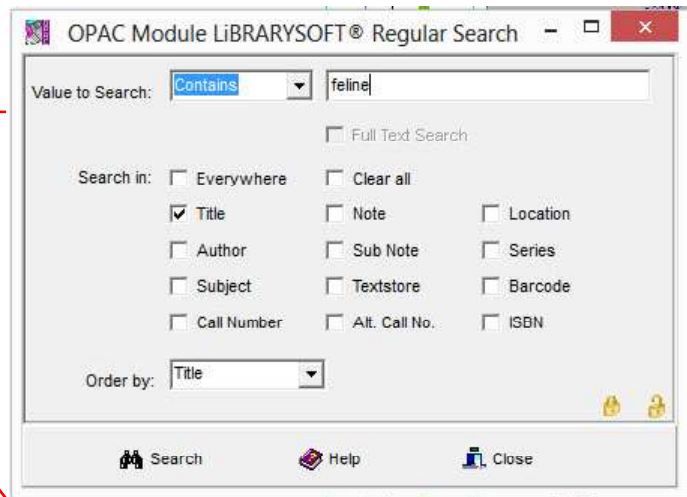

# THE OPAC MODULE... tools to search and explore

OPAC Regular Search Screen

The Map Editor lets you attach your call numbers to a location. A flashing red light will show patrons where that item is located in the library.

Barcode and password is required for a patron to access their own records, place holds, renewals.

OPAC Pictorial Search Screen

OPAC Visual Tree Search Screen

Let your patrons search your library as never before!