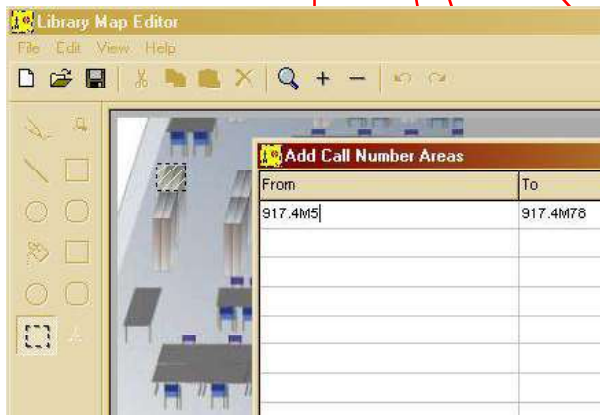

# THE OPAC MODULE... tools to search and explore

OPAC Regular Search Screen

The Map Editor lets you attach your call numbers to a location. A flashing red light will show patrons where that item is located in the library.

Barcode and password is required for a patron to access their own records, place holds, renewals.

OPAC Pictorial Search Screen

OPAC Visual Tree Search Screen

Let your patrons search your library as never before!