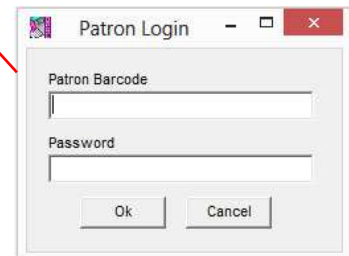

# THE OPAC MODULE... tools to search and explore

OPAC Regular Search Screen

The Map Editor lets you attach your call numbers to a location. A flashing red light will show patrons where that item is located in the library.

Barcode and password is required for a patron to access their own records, place holds, renewals.

OPAC Pictorial Search Screen

OPAC Visual Tree Search Screen

Let your patrons search your library as never before!