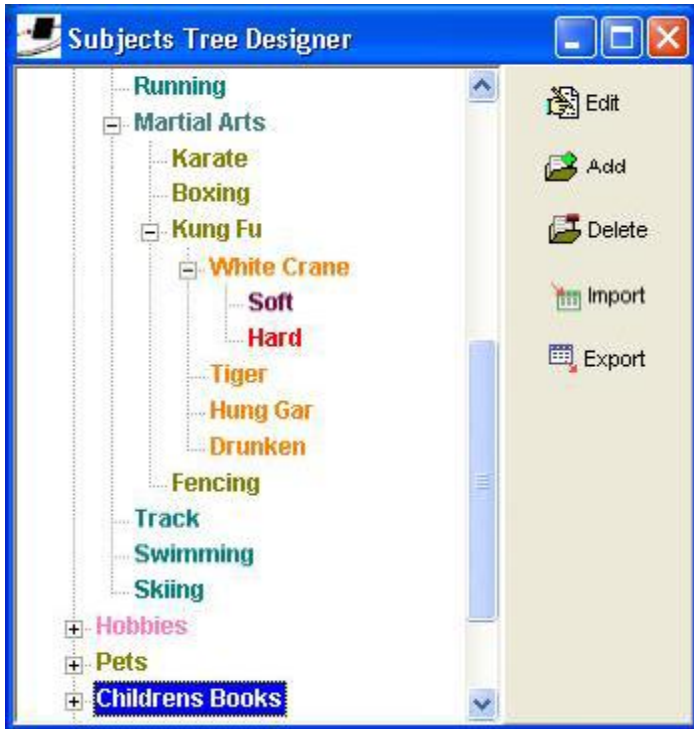

Add your own icons to subjects

LIBRARYSOFT

Create a visual tree of subjects

Not only are you able to create a hierarchy of subjects you can even attach images to the subjects.

One click affects both visual search screens, the Tree Type search and Pictorial search.

"Depth is what makes a product truly great ..."

LIBRARYSOFT

Import/Export subjects trees

Us comprehensive banks of subject trees developed by other libraries. You can even export your subject trees to other libraries or copies of your own library.

Visual and Pictorial Trees are linked.

LIBRARYSOFT's Medical Tree.

Drag, expand, and browse data using a visual tree.

Visual and Pictorial Trees, new ways to search.