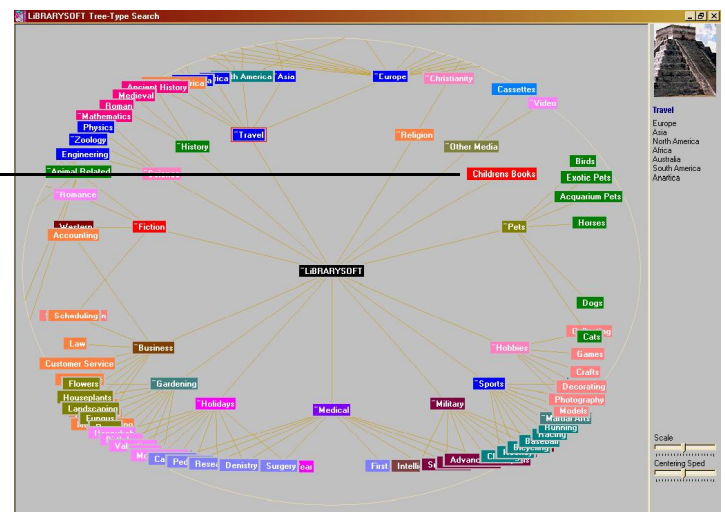

Add your own icons to subjects

LIBRARYSOFT

Create a visual tree of subjects

Not only are you able to create a hierarchy of subjects you can even attach images to the subjects.

One click affects both visual search screens, the Tree Type search and Pictorial search.

"Depth is what makes a product truly great ..."

LIBRARYSOFT

Import/Export subjects trees

Us comprehensive banks of subject trees developed by other libraries. You can even export your subject trees to other libraries or copies of your own library.

Visual and Pictorial Trees are linked.

LIBRARYSOFT's Medical Tree.

Drag, expand, and browse data using a visual tree.

Visual and Pictorial Trees, new ways to search.